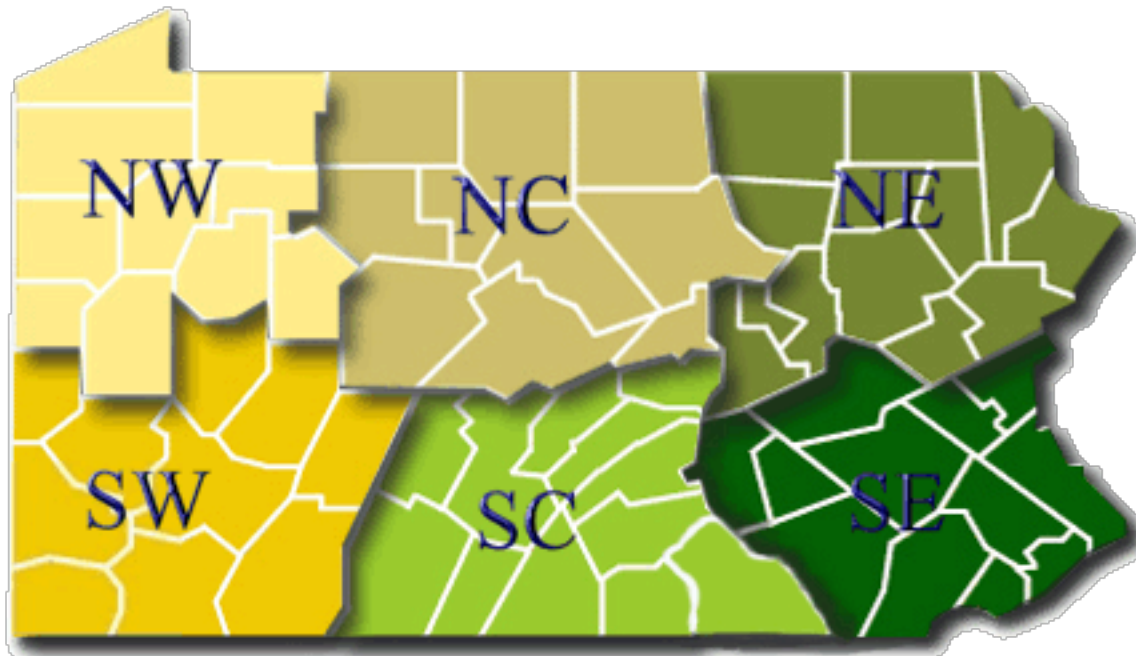

Game Commission Offices

Headquarters

2001 Elmerton Avenue
Harrisburg, PA 17110-9797
Phone: 717-787-4250
Hours: Monday-Friday, 8:00AM-4:00PM

Region Offices

Northwest Region

Butler, Clarion, Crawford, Erie, Forest, Jefferson, Lawrence, Mercer, Venango, Warren counties

1509 Pittsburgh Road
Franklin, PA 16323
Phone: 814-432-3187

Southwest Region

Allegheny, Armstrong, Beaver, Cambria, Fayette, Greene, Indiana, Somerset, Washington, Westmoreland counties

4820 Route 711
Bolivar, PA 15923
Phone: 724-238-9523
Email: pgc-swregion@pa.gov