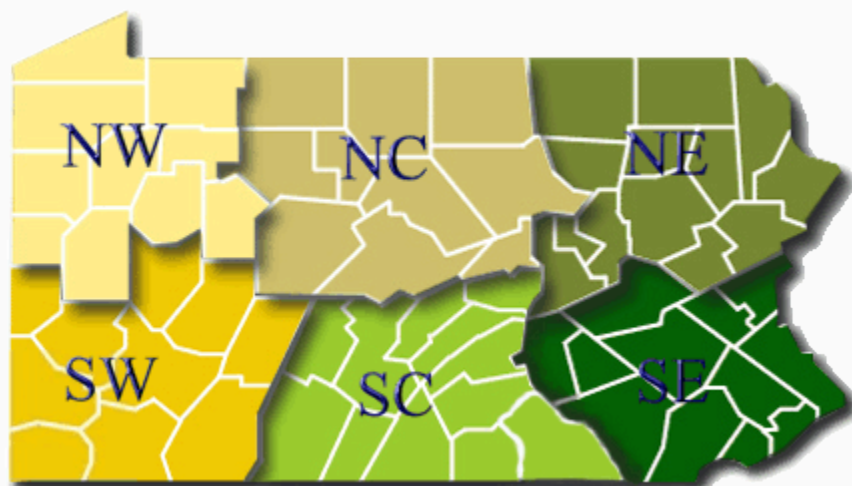

Game Commission Offices - 2019

Headquarters

2001 Elmerton Avenue
Harrisburg, PA 17110-9797
Phone: 717-787-4250
Hours: Monday-Friday, 7:45AM-4:00PM
[View map](#)

Region Offices

Northwest Region

Butler, Clarion, Crawford, Erie, Forest, Jefferson, Lawrence, Mercer, Venango, Warren counties
1509 Pittsburgh Road
Franklin, PA 16323
Phone: 814-432-3187, 814-432-3188
[View Map](#)

Southwest Region

Allegheny, Armstrong, Beaver, Cambria, Fayette, Greene, Indiana, Somerset, Washington, Westmoreland counties
4820 Route 711
Bolivar, PA 15923
Phone: 724-238-9523, 724-238-9524
Email: pgc-swregion@pa.gov
[View Map](#)